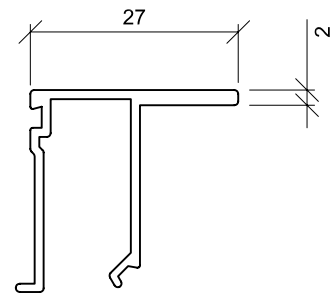

5mm FINEEDGE GLAZING
/DOOR HEAD UNIT
PSL 951

5mm FINEEDGE GLAZING
/DOOR HEAD UNIT
PSL 952

5mm FINEEDGE DOOR JAMB
PSL 955

70 x 30 x 2.5mm FINEEDGE HEAD CHANNEL
PSL 950

44
FINEEDGE GLAZING BAR
PSL 953

27
FINEEDGE GLAZING BEAD
PSL 954