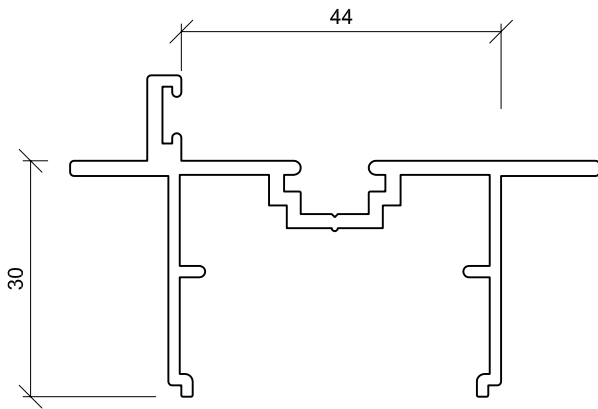

5mm FINEEDGE GLAZING
/DOOR HEAD UNIT
PSL 951

5mm FINEEDGE GLAZING
/DOOR HEAD UNIT
PSL 952

5mm FINEEDGE DOOR JAMB
PSL 955

70 x 30 x 2.5mm FINEEDGE HEAD CHANNEL
PSL 950

44
FINEEDGE GLAZING BAR
PSL 953

27
FINEEDGE GLAZING BEAD
PSL 954