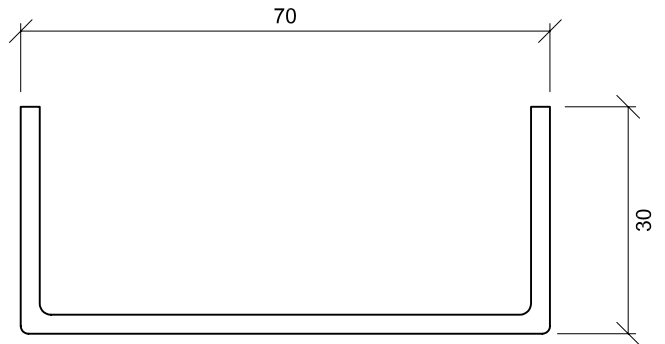

5mm FINEEDGE GLAZING
/DOOR HEAD UNIT
PSL 951

5mm FINEEDGE GLAZING
/DOOR HEAD UNIT
PSL 952

5mm FINEEDGE DOOR JAMB
PSL 955

70 x 30 x 2.5mm FINEEDGE HEAD CHANNEL
PSL 950

44
FINEEDGE GLAZING BAR
PSL 953

27
FINEEDGE GLAZING BEAD
PSL 954