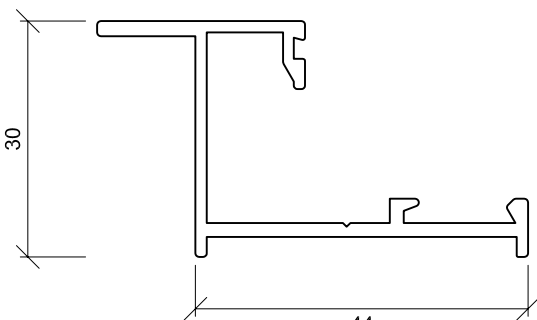

5mm FINEEDGE GLAZING
/DOOR HEAD UNIT
PSL 951

5mm FINEEDGE GLAZING
/DOOR HEAD UNIT
PSL 952

5mm FINEEDGE DOOR JAMB
PSL 955

70 x 30 x 2.5mm FINEEDGE HEAD CHANNEL
PSL 950

44
FINEEDGE GLAZING BAR
PSL 953

27
FINEEDGE GLAZING BEAD
PSL 954