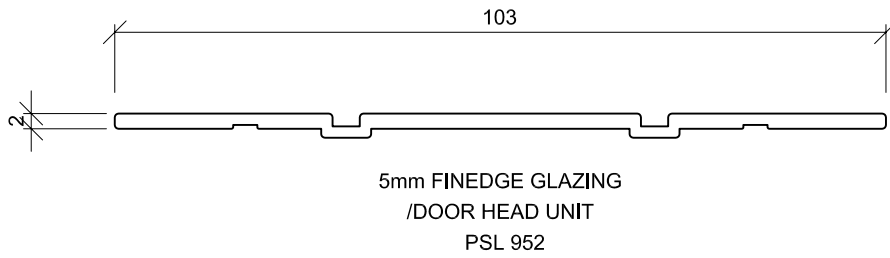

5mm FINEEDGE GLAZING
/DOOR HEAD UNIT
PSL 951

5mm FINEEDGE GLAZING
/DOOR HEAD UNIT
PSL 952

5mm FINEEDGE DOOR JAMB
PSL 955

70 x 30 x 2.5mm FINEEDGE HEAD CHANNEL
PSL 950

44
FINEEDGE GLAZING BAR
PSL 953

27
FINEEDGE GLAZING BEAD
PSL 954